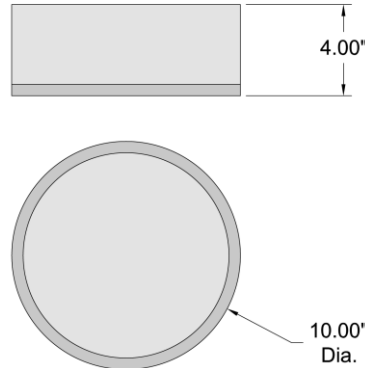

Stock Code: **20670-BS/OPL**

Collection: Aero

PRODUCT INFORMATION

Base: 20670 Parent: 20670
Mounting Type: Ceiling UPC: 641594169843
Finish: Brushed Steel
Diffuser: Opal

PRODUCT MEASUREMENTS

FIXTURE	BACKPLATE / CANOPY
Length:	Length
Width:	Width:
Diameter 10"	Diameter:
Height: 4"	Height: 1"
Extension:	
Overall Height:	

TECHNICAL SPECIFICATIONS

SPECIFICATIONS

Frame Material: Steel
Diffuser Material: Glass
Lamping Type: E-26 (Incandescent) Jbox: Standard
Lamping Base: E-26 Lamp Wattage: 75 W
Lamp Quantity: 1 Total Wattage: 75 W
Voltage: 120v Lamps Included: No

Additional Notes:

Custom Finish 100 Piece Minimum Order Quantity

Project Name: _____

Location: _____

Type: _____

Quantity: _____

Notes:

LINE DRAWING

IES FILE

In addition to Access Lighting's purchase and warranty terms and conditions, by signing below or placing an order, you agree that you are authorized to bind the entity placing any order and acknowledge the following: All of sizes and measurements are approximate and all images are for illustrative purposes only. In the event of an inconsistency, the "Product Measurements" section controls. There also may be slight differences in the colors and designs compared to the displayed and printed images.